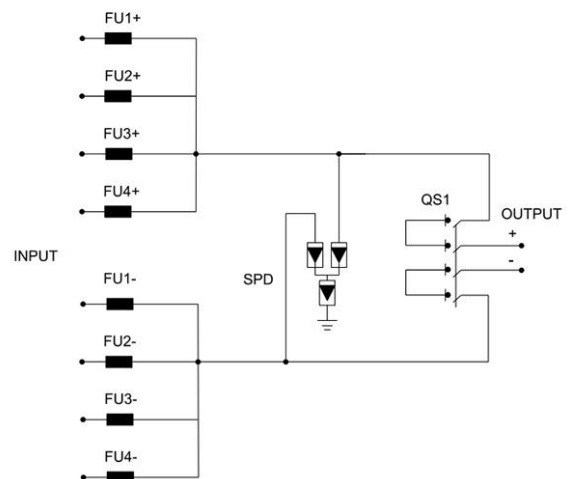

Rated Current(Ie)	63A
Category	DC-21B
Standard Compliance with	IEC60947-2
Certification	CB,ROHS
DC Surge	FMDC-T2/3
Max Operation Voltage(Ucpv)	DC 1000V
Standard Compliance with	EN 61643-31 Type2
Maximum Discharge Current	40KA
Certification	TUV, CE, CB,ROHS
DC Fuse	FMR1-32
LED Indicator	Yes
Rated Working Voltage	DC 1000V
Fuse Link	10×38mm 15A
Certification	TUV, CE,CB,ROHS

Stainless Steel 4 String DC Combiner Box 4 In 1 Out Schematic

Wenzhou Feimai Electric Co., Ltd.

Address: No.75 Xinguang Avenue, Xinguang Industrial Zone, Liushi, Yueqing City, Zhejiang Province, P.R.China.

Phone:+86-13968753197

Fax:+86-577-62797770

Tel:+86-577-62797750

E-mail:sale@adels-solar.com